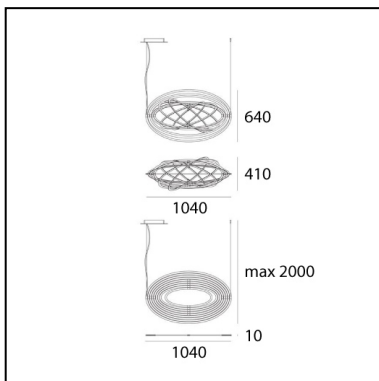

Copernico Suspension - Black

Carlotta de Bevilacqua
Paolo Dell'Elce

IP20      Dimmerable: +  -

LUMINAIRE

- Watt: **30W**
- Delivered lumens output: **3686lm**
- CCT: **3000K**
- Efficiency: **100%**
- Efficacy: **122.88lm/W**
- CRI: **90**
- Dimmable Typology: **Push**

DESCRIPTION

Suspension lamp, coordinated with the wall lamp model. Nine concentric mobile ellipses obtained from a single aluminium plate support a circuit of 384 white LEDs; the ellipses rotate independently on two different axes, enabling the light emission to be directed and numerous spatial configurations to be obtained at the same time. When the device is closed it is completely flat.

PRODUCT CODE: 1623020A

FEATURES

- Article Code: **1623020A**
- Colour: **Metal black**
- Installation: **Suspension**
- Material: **Aluminum**
- Series: **Design Collection**
- Environment: **Indoor**
- Emission: **Diffused,direct,indirect**
- design by: **Carlotta de Bevilacqua, Paolo Dell'Elce**

DIMENSIONS

- Length: **cm 104**
- Width: **cm 41**
- Max Height from ceiling: **cm 200**
- Rotation: **360°**

SOURCES INCLUDED

- Category: **Led**
- Number: **1**
- Watt: **27,5W**
- Delivered lumens output: **3686lm**
- Color temperature (K): **3000K**